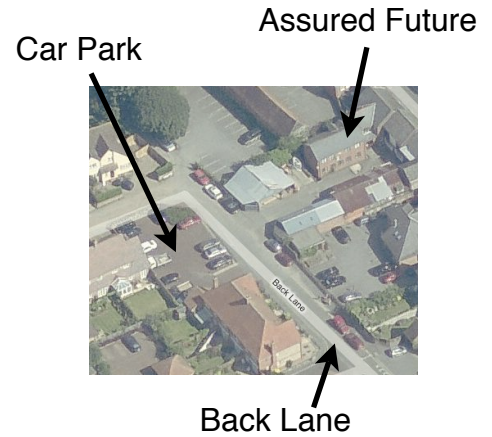

Direction to Assured Future:

Wrights House
102 - 104 High Street
Great Missenden
Bucks HP16 0BE

t: 01494 868154

f: 01494 865689

e: epearman@assured-future.co.uk

From Amersham

Directions from Amersham

Follow the **A413** to **Gt Missenden**
Take a **Left** turn Signposted to **Chiltern Hospital** onto **London Road**. Passing the Hospital on your **Left**.
Follow road until you see **Missenden Abbey Conference Centre** on your **Right**.
Turn immediately **Left** into **Whitefield Road**.
Take the next **Right** into **Back Lane**.
The Car Park will be on your **Left** hand side. **Assured Future** can be found directly opposite the Car Park by walking through the Wood Yard.