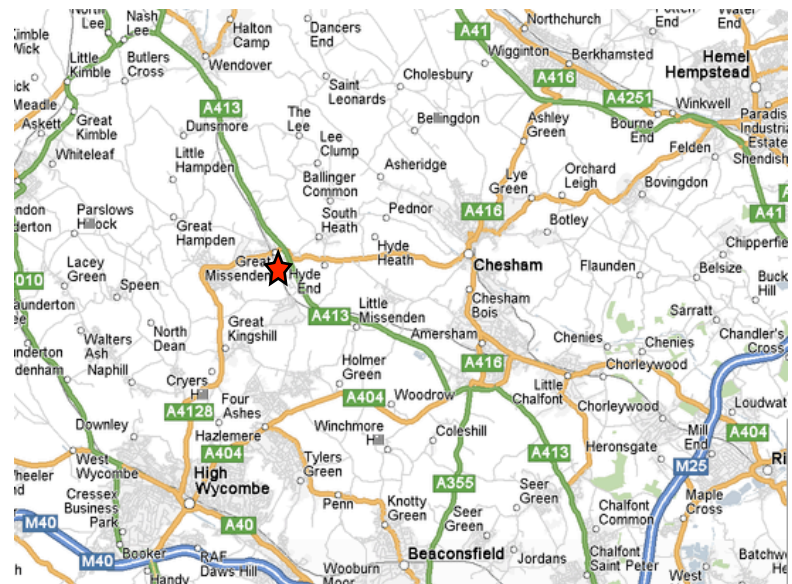

Direction to Assured Future:

Wrights House
102 - 104 High Street
Great Missenden
Bucks HP16 0BE

t: 01494 868154

f: 01494 865689

e: epearman@assured-future.co.uk

From Amersham

Directions from Amersham

Follow the **A413** to **Gt Missenden**
Take a **Left** turn Signposted to **Chiltern Hospital** onto **London Road**. Passing the Hospital on your **Left**.
Follow road until you see **Missenden Abbey Conference Centre** on your **Right**.
Turn immediately **Left** into **Whitefield Road**.
Take the next **Right** into **Back Lane**.
The Car Park will be on your **Left** hand side. **Assured Future** can be found directly opposite the Car Park by walking through the Wood Yard.